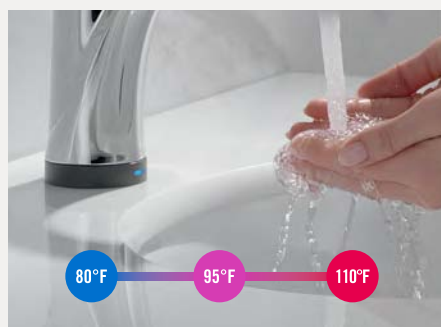

TEMPSENSE® INDICATOR

Clearly shows when water is cold, warm or hot with a color-changing display, helping your family avoid hot and cold temperature surprises.