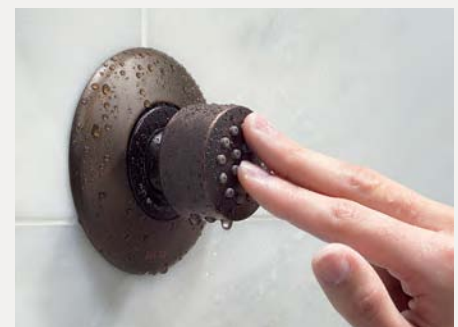

HYDRACHOICE® BODY SPRAYS

With 50° of adjustability in any direction, the pop-out body sprays can be angled to suit everyone, from the tallest in the household to the shortest.

*Coverage measured in accordance with EPA WaterSense® Specification for shower heads, March 4, 2010.