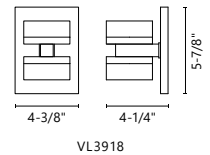

BERG - VL3918 / VL3912 / VL3906

Machined acrylic with internal diffuser
Electroplated formed steel trim and wall plate
May be mounted vertically or horizontally
Up and down light or down light
Dimmable with ELV dimmer (not included)
Custom options available

	VL3918	VL3912	VL3906
WATTAGE:	15W	11.4W	8.2W
VOLTAGE:	120V	120V	120V
TOTAL LUMENS:	1200	800	800
DELIVERED LUMENS:	927*	795*	594*

COLOR TEMP	3000K
CRI (RA)	>90
DIMMING	100%–10%
RATED LIFE	50,000 HOURS
FINISH:	CH - Chrome

*Preliminary figures