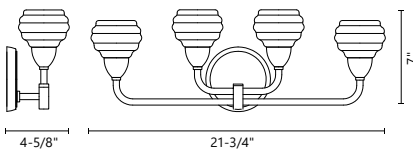

VL54522

SEE MATCHING PRODUCTS
FROM THE COLLECTION

Pendants - Page 259

ANNAPOLIS - VL54522 / VL54516 / VL54510 / VL54505

Cast clear glass with electroplated
formed steel detail
Up or down light
Dimmable with ELV dimmer (not included)
Custom options available

	VL54522	VL54516	VL54510	VL54505
WATTAGE:	19W	14W	10W	5W
VOLTAGE:	120V	120V	120V	120V
TOTAL LUMENS:	1600	1200	800	400
DELIVERED LUMENS:	900*	688*	473*	233*

COLOR TEMP
CRI (RA)
DIMMING
RATED LIFE
FINISH:

3000K
>90
100%-10%
50,000 HOURS
CH - Chrome
VB - Vintage Brass