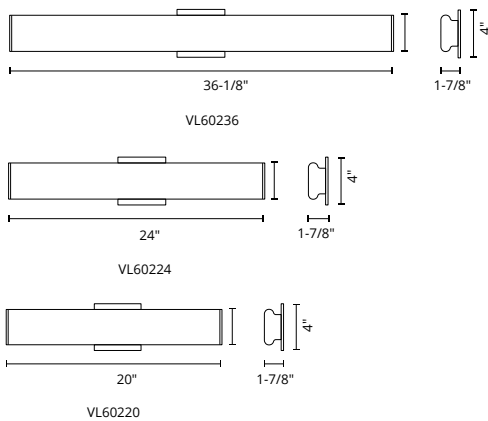

FERGUSON - VL60236 / VL60224 / VL60220

Rounded - rectangular acrylic diffuser with electroplated formed steel detail
Up and down light
Dimmable with ELV dimmer (not included)
Custom options available

	VL60236	VL60224	VL60220
WATTAGE:	40W	27W	19W
VOLTAGE:	120V	120V	120V
TOTAL LUMENS:	3600	2400*	1600
DELIVERED LUMENS:	2400*	1400*	900*

COLOR TEMP	3000K
CRI (RA)	>90
DIMMING	100%–10%
RATED LIFE	50,000 HOURS
FINISH:	BK - Black CH - Chrome