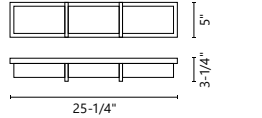

701313-LED