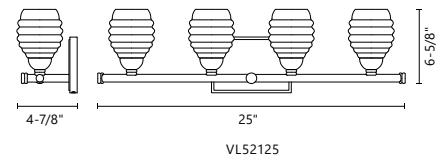

VL52125-VB