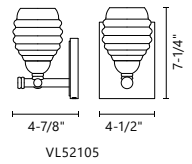

VL52112-CH