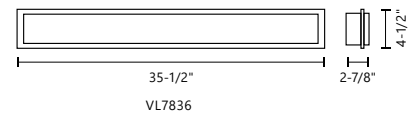

FINISH:
 BK - Black
 BN - Brushed Nickel
 CH - Chrome

*Preliminary figures

VL7836-CH

VL7824-CH

SEE MATCHING PRODUCTS FROM THE COLLECTION

Chandeliers and Pendants - Pages 98-109

SOLARIS - VL7836 / VL7824

Diamond-cut clear crystals
Dimmable with ELV dimmer (not included)
Custom options available