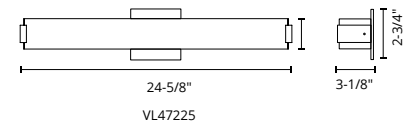

LATITUDE - VL47237 / VL47225 / VL47221

Rectangular white acrylic with electroplated formed steel detail
Up and down light
Dimmable with ELV dimmer (not included)
Custom options available

	VL47237	VL47225	VL47221
WATTAGE:	40W	27W	19W
VOLTAGE:	120V	120V	120V
TOTAL LUMENS:	3600	2400*	1600
DELIVERED LUMENS:	2400*	1400*	900*

COLOR TEMP	3000K
CRI (RA)	>90
DIMMING	100%-10%
RATED LIFE	50,000 HOURS
FINISH:	BK - Black CH - Chrome