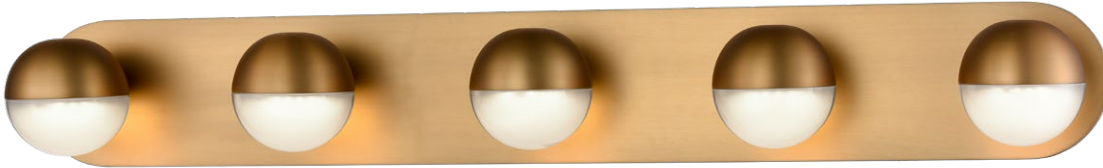

VL47337-VB