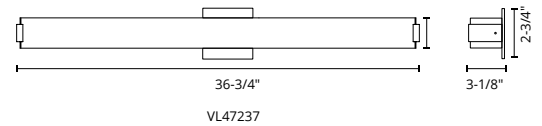

LATITUDE - VL47237 / VL47225 / VL47221

Rectangular white acrylic with electroplated formed steel detail
Up and down light
Dimmable with ELV dimmer (not included)
Custom options available

	VL47237	VL47225	VL47221
WATTAGE:	40W	27W	19W
VOLTAGE:	120V	120V	120V
TOTAL LUMENS:	3600	2400*	1600
DELIVERED LUMENS:	2400*	1400*	900*

COLOR TEMP	3000K
CRI (RA)	>90
DIMMING	100%-10%
RATED LIFE	50,000 HOURS
FINISH:	BK - Black CH - Chrome