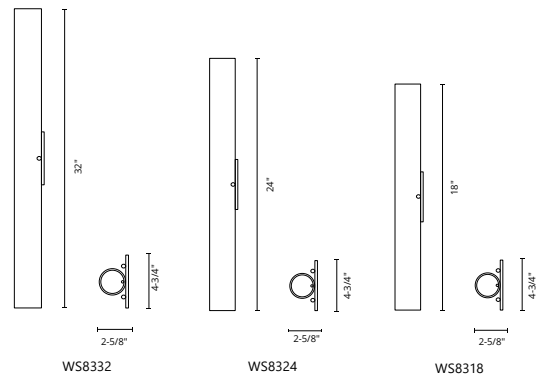

BUTE - WS8332 / WS8324 / WS8318

Cylindrical white opal glass with electroplated steel details
Up and down light
May be mounted vertically or horizontally
Dimmable with ELV dimmer (not included)
Custom options available

	WS8332	WS8324	WS8318
WATTAGE:	39W	30W	19W
VOLTAGE:	120V	120V	120V
TOTAL LUMENS:	3200	2400*	1600
DELIVERED LUMENS:	2400*	1834*	650

COLOR TEMP	3000K
CRI (RA)	>90
DIMMING	100%-10%
RATED LIFE	50,000 HOURS

FINISH: BK - Black
BN - Brushed Nickel
CH - Chrome