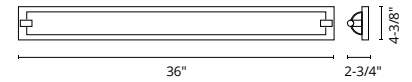

601465CH-LED