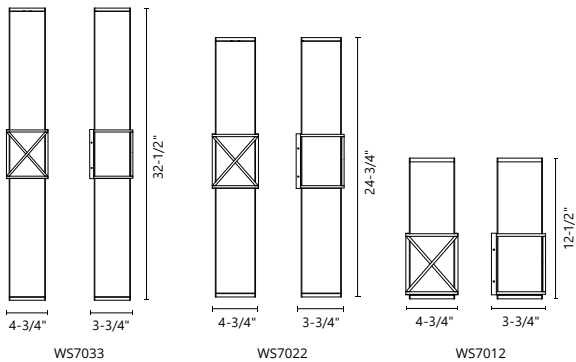

X-CALIBUR - WS7033 / WS7022 / WS7012

Frosted rectangular white glass with electroplated steel details
May be mounted vertically or horizontally
Up and down light
Dimmable with ELV dimmer (not included)
Custom options available

	WS7033	WS7022	WS7012
WATTAGE:	39W	29.5W	14.5W
VOLTAGE:	120V	120V	120V
TOTAL LUMENS:	3200	2400*	1200
DELIVERED LUMENS:	2283*	1752*	800*

COLOR TEMP	3000K
CRI (RA)	>90
DIMMING	100%-10%
RATED LIFE	50,000 HOURS
FINISH:	BK - Black CH - Chrome VB - Vintage Brass