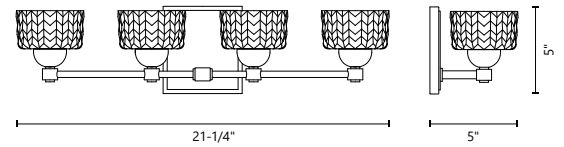

VL56421

SEE MATCHING PRODUCTS FROM THE COLLECTION

Pendants - Page 259

MALT - VL56421 / VL56416 / VL56410 / VL56405

Cast clear glass with electroplated formed steel detail
Up or down light
Dimmable with ELV dimmer (not included)
Custom options available

	VL56421	VL56416	VL56410	VL56405
WATTAGE:	16W	12W	8W	4W
VOLTAGE:	120V	120V	120V	120V
TOTAL LUMENS:	1600	1200	800	400
DELIVERED LUMENS:	916*	687*	458*	229*

COLOR TEMP	3000K
CRI (RA)	>90
DIMMING	100%-10%
RATED LIFE	50,000 HOURS
FINISH:	BN - Brushed Nickel CH - Chrome

*Preliminary figures