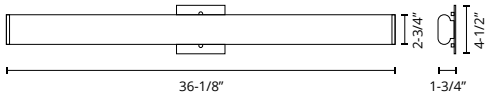

JANE-SLIM - VL6236 / VL6224 / VL6220

Rectangular white acrylic diffuser with electroplated formed steel detail
Up and down light
Dimmable with ELV dimmer (not included)
Custom options available

	VL6236	VL6224	VL6220
WATTAGE:	40W	26W	19W
VOLTAGE:	120V	120V	120V
TOTAL LUMENS:	3600	2400	1600
DELIVERED LUMENS:	2178*	1456*	1067*

COLOR TEMP	3000K
CRI (RA)	>90
DIMMING	100%–10%
RATED LIFE	50,000 HOURS
FINISH:	CH - Chrome

VL6036

FERGUSON-SLIM - VL6036 / VL6024 / VL6020

Rounded - rectangular acrylic diffuser with electroplated formed steel detail
Up and down light
Dimmable with ELV dimmer (not included)
Custom options available

	VL6036	VL6024	VL6020
WATTAGE:	40W	26W	20W
VOLTAGE:	120V	120V	120V
TOTAL LUMENS:	3600	2400	1600
DELIVERED LUMENS:	2030*	1400*	920*

COLOR TEMP	3000K
CRI (RA)	>90
DIMMING	100%–10%
RATED LIFE	50,000 HOURS
FINISH:	CH - Chrome