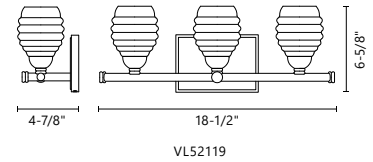

VL52125-VB