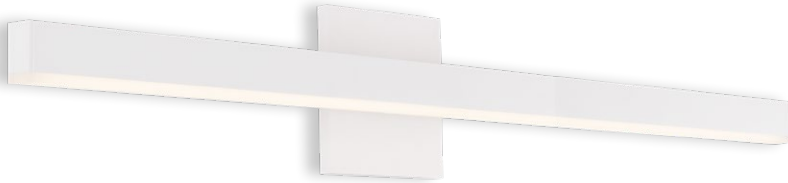

VL10337-WH