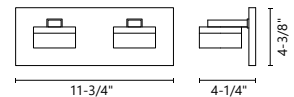

VL3918-CH

VL3912-CH

VL3906-CH

VL3918

VL3912

VL3906

BERG - VL3918 / VL3912 / VL3906

Machined acrylic with internal diffuser
 Electroplated formed steel trim and wall plate
 May be mounted vertically or horizontally
 Up and down light or down light
 Dimmable with ELV dimmer (not included)
 Custom options available