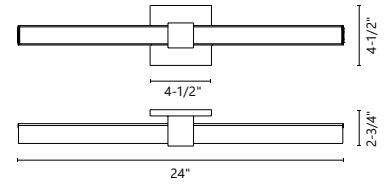

VL17124-CH

MENDOCINO - VL17124

Cylindrical white opal glass with electroplated formed steel detail
Up and down light
Dimmable with ELV dimmer (not included)
Custom options available

WATTAGE: 30W
VOLTAGE: 120V
TOTAL LUMENS: 2400*
DELIVERED LUMENS: 1633*

COLOR TEMP 3000K
CRI (RA) >90
DIMMING 100%–10%
RATED LIFE 50,000 HOURS

FINISH: CH - Chrome