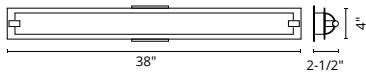

601002-LED