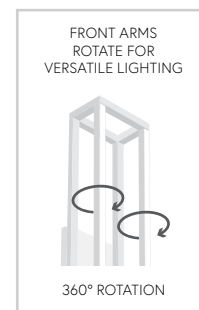

VL34424-BK

NEW

VL34424-BK

VL34424-BN

VL34424-WH

PLAZA - VL34424

Square profile linear aluminum frame
 Inset opal polymeric diffusers
 Finely textured plate or powder-coat finish
 Adjustable direction light within rotational arms
 Dimmable with ELV or TRIAC dimmer (not included)
 Custom options available