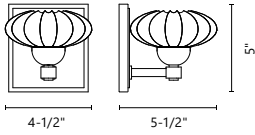

VL56505

LANTERN - VL56522 / VL56517 / VL56512 / VL56505

Cast clear glass with electroplated
formed steel detail
Up or down light
Dimmable with ELV dimmer (not included)
Custom options available

	VL56522	VL56517	VL56512	VL56505
WATTAGE:	16W	12W	8W	4W
VOLTAGE:	120V	120V	120V	120V
TOTAL LUMENS:	1600	1200	800	400
DELIVERED LUMENS:	916*	687*	458*	229*

COLOR TEMP
CRI (RA)
DIMMING
RATED LIFE
FINISH:

3000K
>90
100%-10%
50,000 HOURS
BN - Brushed Nickel
CH - Chrome