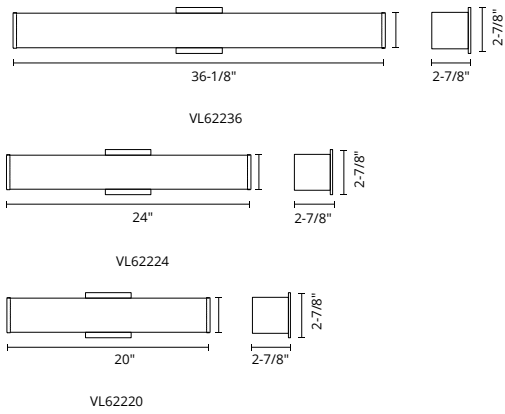

JANE - VL62236 / VL62224 / VL62220

Rectangular white acrylic diffuser with electroplated formed steel detail
Up and down light
Dimmable with ELV dimmer (not included)
Custom options available

	VL62236	VL62224	VL62220
WATTAGE:	40W	27W	19W
VOLTAGE:	120V	120V	120V
TOTAL LUMENS:	3600	2400*	1600
DELIVERED LUMENS:	2140*	1615*	1066*

COLOR TEMP	3000K
CRI (RA)	>90
DIMMING	100%–10%
RATED LIFE	50,000 HOURS
FINISH:	BK - Black CH - Chrome