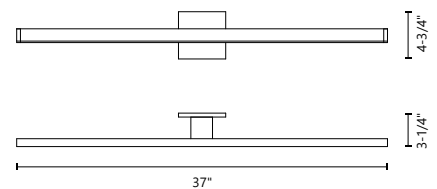

*Preliminary figures

VL10337-BK

VL10337-WH

VL10337-BN

VL10337-GD

VEGA - VL10337

Machined aluminum with powder-coated finish or electroplated finish.

Machined die-cast aluminum backplate with concealed fasteners.