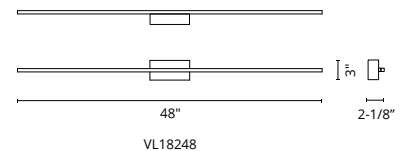

VANITY

VL18236-WH

NEW

VL18248-BN
Shown with backplate accessory

VL18236-GD

VL18224-WH

VL18224-BK

SEE MATCHING PRODUCTS FROM THE COLLECTION