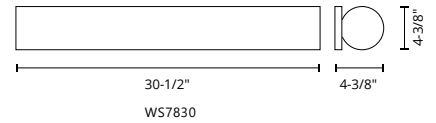

WS7830-CH

WS7824-CH

WS7818-CH

WS7812-CH

GAMMA - WS7830 / WS7824 / WS7818 / WS7812

Cylinder-shaped linear wall sconces
Diamond-cut clear crystals
Dimmable with ELV dimmer (not included)
Custom options available