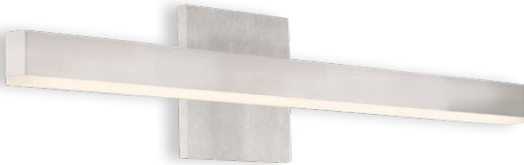

FINISH:
BK - Black
BN - Brushed Nickel
GD - Gold
WH - White

VL10323-BK

VL10323-WH

VL10323-BN

VL10323-GD

VEGA - VL10323

Machined aluminum with powder-coated finish or electroplated finish.

Machined die-cast aluminum backplate with concealed fasteners.