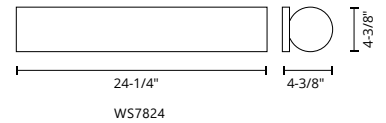

WS7830-CH

WS7824-CH

WS7818-CH

WS7812-CH

GAMMA - WS7830 / WS7824 / WS7818 / WS7812

Cylinder-shaped linear wall sconces
Diamond-cut clear crystals
Dimmable with ELV dimmer (not included)
Custom options available