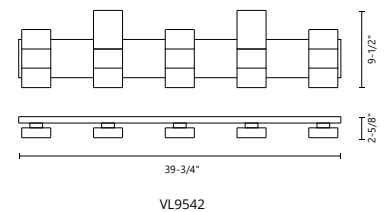

*Preliminary figures

VL9542-PT

VL9542-GB

VL9524-PT

VL9524-GB

OSLO - VL9542 / VL9524

Ice-inspired, molded glass
 Electroplated steel and aluminum construction
 Up and down light
 Dimmable with ELV dimmer (not included)
 Custom options available