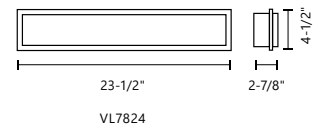

SOLARIS - VL7836 / VL7824

Diamond-cut clear crystals
Dimmable with ELV dimmer (not included)
Custom options available

	VL7836	VL7824
WATTAGE:	35W*	23W*
VOLTAGE:	120V	120V
TOTAL LUMENS:	3000*	2000*
DELIVERED LUMENS:	1767*	1256*

COLOR TEMP	3000K / 4000K
CRI (RA)	>90
DIMMING	100%-10%
RATED LIFE	50,000 HOURS
FINISH:	CH - Chrome