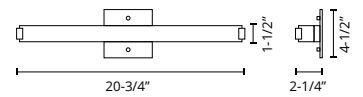

VL4721-CH

LATITUDE-SLIM - VL4737 / VL4725 / VL4721

Rectangular white acrylic with
electroplated formed steel detail
Up and down light
Dimmable with ELV dimmer (not included)
Custom options available

	VL4737	VL4725	VL4721
WATTAGE:	39W	29W	19W
VOLTAGE:	120V	120V	120V
TOTAL LUMENS:	3600	2400	1600
DELIVERED LUMENS:	2331*	1625*	1195*

COLOR TEMP	3000K
CRI (RA)	>90
DIMMING	100%-10%
RATED LIFE	50,000 HOURS
FINISH:	CH - Chrome

*Preliminary figures