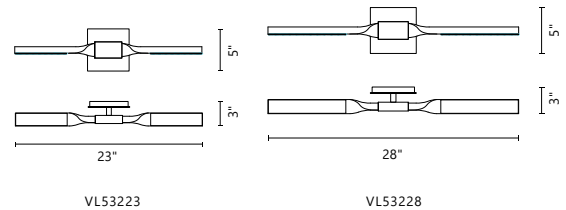

VL53228-PT

VL53228-CH

VL53223-PT

VL53223-CH

PROPELLER - VL53228 / VL53223

Hand-formed steel tubes with powder-coated or electroplated finishes
 Twin polymeric diffusers
 Dimmable with ELV dimmer (not included)
 Custom options available