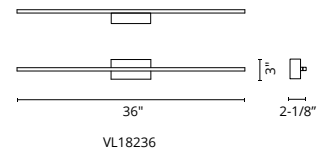

VANITY

VL18236-WH

NEW

VL18248-BN
Shown with backplate accessory

VL18236-GD

VL18224-WH

VL18224-BK

SEE MATCHING PRODUCTS FROM THE COLLECTION