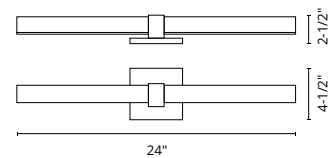

FRESNO - VL17224

Electroplated steel body and extruded aluminum housing
Extruded opal glass diffuser of 24" length
May be mounted horizontally or vertically
Up and down light
Dimmable with ELV dimmer (not included)
Custom options available

WATTAGE: 29W
VOLTAGE: 120V
TOTAL LUMENS: 2400*
DELIVERED LUMENS: 1800

COLOR TEMP 3000K
CRI (RA) >90
DIMMING 100%-10%
RATED LIFE 50,000 HOURS
FINISH: CH - Chrome

*Preliminary figures