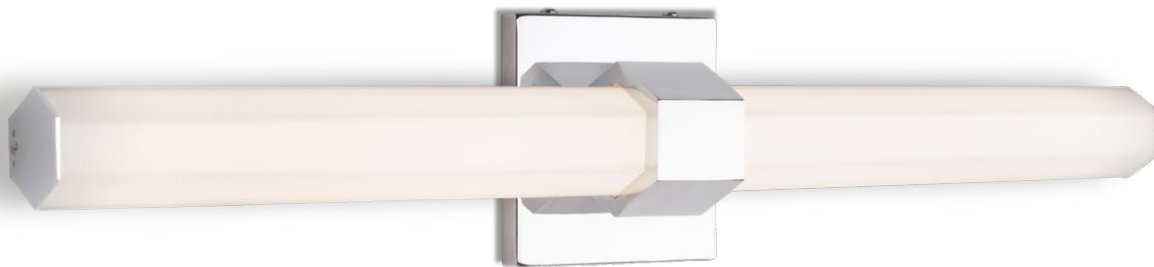

VL16024-CH

NOLITA - VL16024

Hexagonal white opal glass with single electroplated formed steel detail
Up and down light
Dimmable with ELV dimmer (not included)
Custom options available

WATTAGE: 32W
VOLTAGE: 120V
TOTAL LUMENS: 2400*
DELIVERED LUMENS: 1630*

COLOR TEMP 3000K
CRI (RA) >90
DIMMING 100%-10%
RATED LIFE 50,000 HOURS

FINISH: CH - Chrome