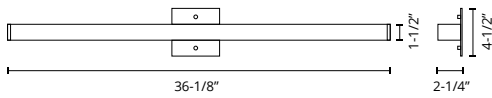

VL6236

JANE-SLIM - VL6236 / VL6224 / VL6220

Rectangular white acrylic diffuser with electroplated formed steel detail
Up and down light
Dimmable with ELV dimmer (not included)
Custom options available

	VL6236	VL6224	VL6220
WATTAGE:	40W	26W	19W
VOLTAGE:	120V	120V	120V
TOTAL LUMENS:	3600	2400	1600
DELIVERED LUMENS:	2178*	1456*	1067*

COLOR TEMP	3000K
CRI (RA)	>90
DIMMING	100%–10%
RATED LIFE	50,000 HOURS
FINISH:	CH - Chrome

FERGUSON-SLIM - VL6036 / VL6024 / VL6020

Rounded - rectangular acrylic diffuser with electroplated formed steel detail
Up and down light
Dimmable with ELV dimmer (not included)
Custom options available

	VL6036	VL6024	VL6020
WATTAGE:	40W	26W	20W
VOLTAGE:	120V	120V	120V
TOTAL LUMENS:	3600	2400	1600
DELIVERED LUMENS:	2030*	1400*	920*

COLOR TEMP	3000K
CRI (RA)	>90
DIMMING	100%–10%
RATED LIFE	50,000 HOURS
FINISH:	CH - Chrome