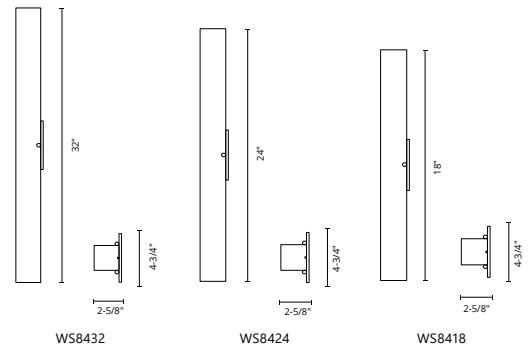

MELVILLE - WS8432 / WS8424 / WS8418

Rectangular white opal glass with electroplated steel details
Up and down light
May be mounted vertically or horizontally
Dimmable with ELV dimmer (not included)
Custom options available

	WS8432	WS8424	WS8418
WATTAGE:	39W	26W	21W
VOLTAGE:	120V	120V	120V
TOTAL LUMENS:	3200	2400*	1600
DELIVERED LUMENS:	2460	1724*	1215*

COLOR TEMP	3000K
CRI (RA)	>90
DIMMING	100%-10%
RATED LIFE	50,000 HOURS

FINISH:
BK - Black
BN - Brushed Nickel
CH - Chrome

*Preliminary figures