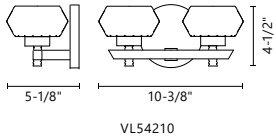

VL54210-CH