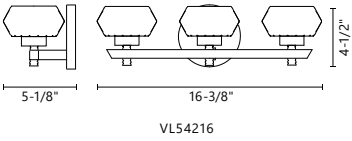

VL54210-CH