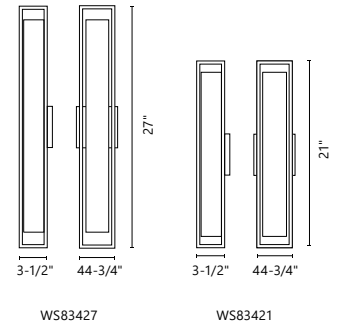

WS83427

LOCHWOOD - WS83427 / WS83421

Square powder-coated steel frame
Extruded aluminum heatsink mounted to square wall plate
Cylindrical opal glass diffuser
Outward emitting wall light
Dimmable with ELV dimmer (not included)
Custom options available

	WS83427	WS83421
WATTAGE:	31.5W	20W
VOLTAGE:	120V	120V
TOTAL LUMENS:	2400	1600
DELIVERED LUMENS:	1560*	780*

COLOR TEMP	3000K
CRI (RA)	>90
DIMMING	100%-10%
RATED LIFE	50,000 HOURS
FINISH:	BK - Black VB - Vintage Brass

*Preliminary figures