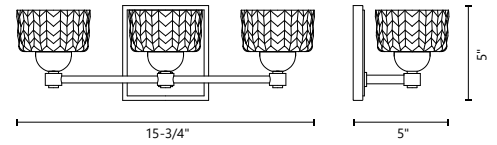

VL56416

SEE MATCHING PRODUCTS FROM THE COLLECTION

Pendants - Page 259

MALT - VL56421 / VL56416 / VL56410 / VL56405

Cast clear glass with electroplated formed steel detail
Up or down light
Dimmable with ELV dimmer (not included)
Custom options available

	VL56421	VL56416	VL56410	VL56405
WATTAGE:	16W	12W	8W	4W
VOLTAGE:	120V	120V	120V	120V
TOTAL LUMENS:	1600	1200	800	400
DELIVERED LUMENS:	916*	687*	458*	229*

COLOR TEMP	3000K
CRI (RA)	>90
DIMMING	100%-10%
RATED LIFE	50,000 HOURS
FINISH:	BN - Brushed Nickel CH - Chrome

*Preliminary figures