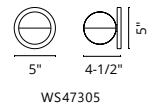

PLUTO - VL47337 / VL47321 / WS47305

Die-cast aluminum dome and formed steel mount with plated finish
Clear polymeric diffuser with offset etched interior surface
Up or down light
Dimmable with ELV dimmer (not included)
Custom options available

	VL47337	VL47321	WS47305
WATTAGE:	27.5W	16.5W	6W
VOLTAGE:	120V	120V	120V
TOTAL LUMENS:	2000	1200	400
DELIVERED LUMENS:	1834*	1039*	360*

COLOR TEMP	3000K
CRI (RA)	>90
DIMMING	100%–10%
RATED LIFE	50,000 HOURS
FINISH:	CH - Chrome VB - Vintage Brass