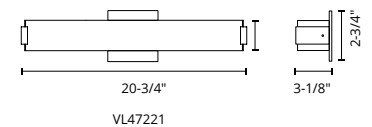

LATITUDE - VL47237 / VL47225 / VL47221

Rectangular white acrylic with electroplated formed steel detail
Up and down light
Dimmable with ELV dimmer (not included)
Custom options available

	VL47237	VL47225	VL47221
WATTAGE:	40W	27W	19W
VOLTAGE:	120V	120V	120V
TOTAL LUMENS:	3600	2400*	1600
DELIVERED LUMENS:	2400*	1400*	900*

COLOR TEMP	3000K
CRI (RA)	>90
DIMMING	100%-10%
RATED LIFE	50,000 HOURS
FINISH:	BK - Black CH - Chrome