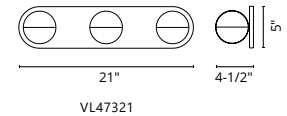

WS47305-CH