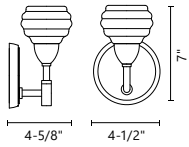

VL54505

SEE MATCHING PRODUCTS
FROM THE COLLECTION

Pendants - Page 259

ANNAPOLIS - VL54522 / VL54516 / VL54510 / VL54505

Cast clear glass with electroplated
formed steel detail
Up or down light
Dimmable with ELV dimmer (not included)
Custom options available

	VL54522	VL54516	VL54510	VL54505
WATTAGE:	19W	14W	10W	5W
VOLTAGE:	120V	120V	120V	120V
TOTAL LUMENS:	1600	1200	800	400
DELIVERED LUMENS:	900*	688*	473*	233*

COLOR TEMP
CRI (RA)
DIMMING
RATED LIFE
FINISH:

3000K
>90
100%-10%
50,000 HOURS
CH - Chrome
VB - Vintage Brass