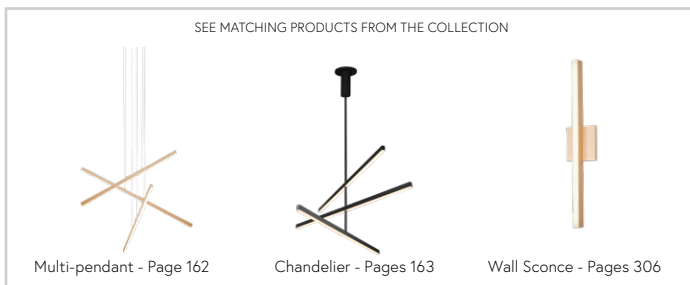

FINISH:
BK - Black
BN - Brushed Nickel
GD - Gold
WH - White

VL10323-BK

VL10323-WH

VL10323-BN

VL10323-GD

VEGA - VL10323

Machined aluminum with powder-coated finish or electroplated finish.

Machined die-cast aluminum backplate with concealed fasteners.