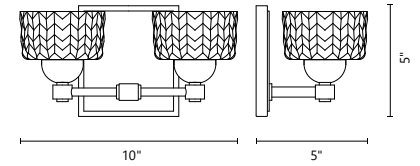

VL56410

SEE MATCHING PRODUCTS FROM THE COLLECTION

Pendants - Page 259

MALT - VL56421 / VL56416 / VL56410 / VL56405

Cast clear glass with electroplated formed steel detail
Up or down light
Dimmable with ELV dimmer (not included)
Custom options available

	VL56421	VL56416	VL56410	VL56405
WATTAGE:	16W	12W	8W	4W
VOLTAGE:	120V	120V	120V	120V
TOTAL LUMENS:	1600	1200	800	400
DELIVERED LUMENS:	916*	687*	458*	229*

COLOR TEMP	3000K
CRI (RA)	>90
DIMMING	100%-10%
RATED LIFE	50,000 HOURS
FINISH:	BN - Brushed Nickel CH - Chrome

*Preliminary figures