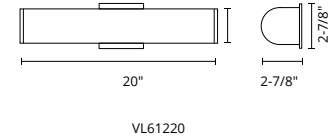

LONGITUDE - VL61236 / VL61224 / VL61220

Obround white acrylic diffuser with electroplated formed steel detail
Up and down light
Dimmable with ELV dimmer (not included)
Custom options available

	VL61236	VL61224	VL61220
WATTAGE:	40W	27W	19W
VOLTAGE:	120V	120V	120V
TOTAL LUMENS:	3600	2400*	1600
DELIVERED LUMENS:	2442*	1400*	826*

COLOR TEMP	3000K
CRI (RA)	>90
DIMMING	100%-10%
RATED LIFE	50,000 HOURS
FINISH:	BK - Black CH - Chrome