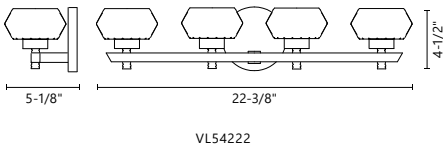

VL54210-CH