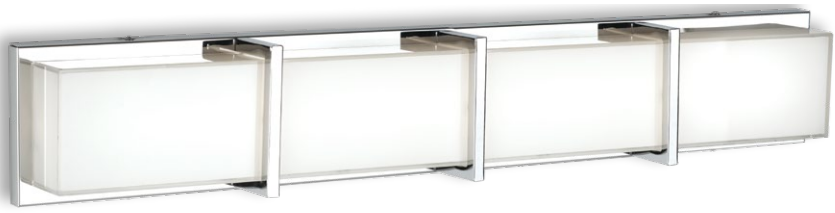

701314CH-LED