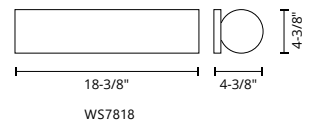

WS7830-CH

WS7824-CH

WS7818-CH

WS7812-CH

GAMMA - WS7830 / WS7824 / WS7818 / WS7812

Cylinder-shaped linear wall sconces
Diamond-cut clear crystals
Dimmable with ELV dimmer (not included)
Custom options available