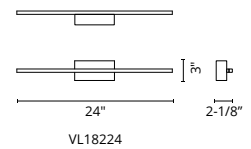

VANITY

VL18236-WH

NEW

VL18248-BN
Shown with backplate accessory

VL18236-GD

VL18224-WH

VL18224-BK

SEE MATCHING PRODUCTS FROM THE COLLECTION