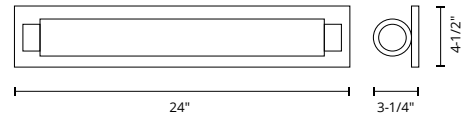

VL7524-CH

CHARLESTON - VL7524

Cylindrical white frosted glass with electroplated, formed steel detail
Up and down light
Dimmable with ELV dimmer (not included)
Custom options available

WATTAGE: 20W
VOLTAGE: 120V
TOTAL LUMENS: 1200*
DELIVERED LUMENS: 1100*

COLOR TEMP 3000K
CRI (RA) >90
DIMMING 100%–10%
RATED LIFE 50,000 HOURS
FINISH: CH - Chrome