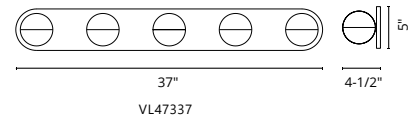

WS47305-CH