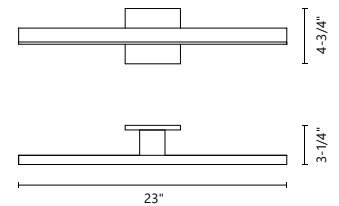

VEGA - VL10323

Machined aluminum with powder-coated finish or electroplated finish.

Machined die-cast aluminum backplate with concealed fasteners.

May be mounted vertically or horizontally

Dimmable with ELV dimmer (not included)

Custom options available

WATTAGE: 13W
VOLTAGE: 120V
TOTAL LUMENS: 1200
DELIVERED LUMENS: 689

COLOR TEMP: 3000K
CRI (RA): >90
DIMMING: 100%-10%
RATED LIFE: 50,000 HOURS

FINISH:
BK - Black
BN - Brushed Nickel
GD - Gold
WH - White