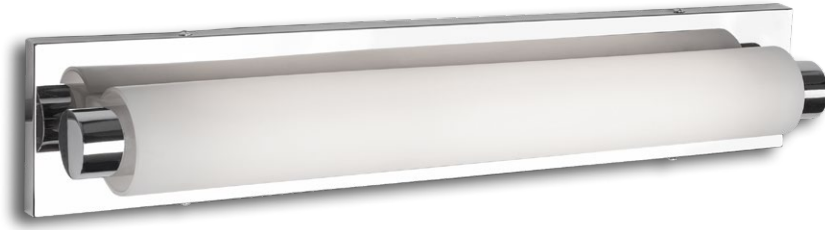

VL7524-CH

CHARLESTON - VL7524

Cylindrical white frosted glass with electroplated, formed steel detail
Up and down light
Dimmable with ELV dimmer (not included)
Custom options available

WATTAGE: 20W
VOLTAGE: 120V
TOTAL LUMENS: 1200*
DELIVERED LUMENS: 1100*

COLOR TEMP 3000K
CRI (RA) >90
DIMMING 100%–10%
RATED LIFE 50,000 HOURS
FINISH: CH - Chrome