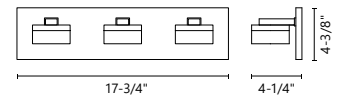

VL3918-CH

VL3912-CH

VL3906-CH

VL3918

VL3912

VL3906

BERG - VL3918 / VL3912 / VL3906

Machined acrylic with internal diffuser
 Electroplated formed steel trim and wall plate
 May be mounted vertically or horizontally
 Up and down light or down light
 Dimmable with ELV dimmer (not included)
 Custom options available