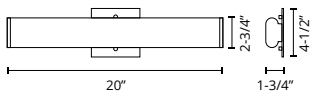

JANE-SLIM - VL6236 / VL6224 / VL6220

Rectangular white acrylic diffuser with electroplated formed steel detail
Up and down light
Dimmable with ELV dimmer (not included)
Custom options available

	VL6236	VL6224	VL6220
WATTAGE:	40W	26W	19W
VOLTAGE:	120V	120V	120V
TOTAL LUMENS:	3600	2400	1600
DELIVERED LUMENS:	2178*	1456*	1067*

COLOR TEMP	3000K
CRI (RA)	>90
DIMMING	100%–10%
RATED LIFE	50,000 HOURS
FINISH:	CH - Chrome

VL6020

FERGUSON-SLIM - VL6036 / VL6024 / VL6020

Rounded - rectangular acrylic diffuser with electroplated formed steel detail
Up and down light
Dimmable with ELV dimmer (not included)
Custom options available

	VL6036	VL6024	VL6020
WATTAGE:	40W	26W	20W
VOLTAGE:	120V	120V	120V
TOTAL LUMENS:	3600	2400	1600
DELIVERED LUMENS:	2030*	1400*	920*

COLOR TEMP	3000K
CRI (RA)	>90
DIMMING	100%–10%
RATED LIFE	50,000 HOURS
FINISH:	CH - Chrome