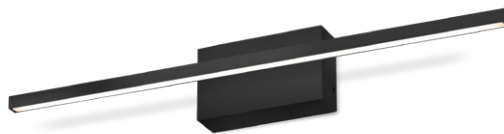

VANITY

VL18236-WH

NEW

VL18248-BN
Shown with backplate accessory

VL18236-GD

VL18224-WH

VL18224-BK

SEE MATCHING PRODUCTS FROM THE COLLECTION

Chandelier - Page 148 Linear Pendant - Page 180 Wall Sconce - Page 276 Ceiling - Page 379

VEGA MINOR - VL18248 / VL18236 / VL18224

Square profile linear aluminum with rectangular wall mount
 Optional adapter plate for larger junction box
 Inset opal polymeric diffuser
 Finely textured plate or powder-coat finish
 Down light
 Dimmable with ELV or TRIAC dimmer (not included)
 Custom options available