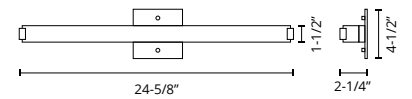

VL4737-CH

VL4725-CH