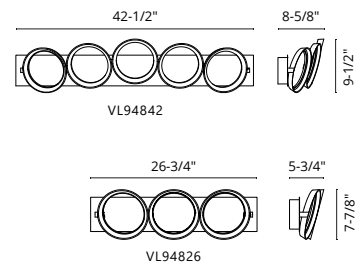

OROS - VL94842 / VL94826

Diecast aluminum rings with translucent acrylic diffusers
Metallic brushed finish or matte powder-coated
Outward emitting light
May be mounted horizontally or vertically
Dimmable with ELV or TRIAC dimmer (not included)
Custom options available

	VL94842	VL94826
WATTAGE:	48W	36W
VOLTAGE:	120V	120V
TOTAL LUMENS:	4500	3240
DELIVERED LUMENS:	2704*	1835*

COLOR TEMP	3000K
CRI (RA)	>90
DIMMING	100%–10%
RATED LIFE	50,000 HOURS

FINISH:
AN - Antique Brass
BK - Black
AS - Antique Silver