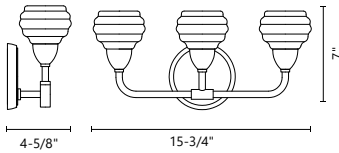

VL54516

SEE MATCHING PRODUCTS
FROM THE COLLECTION

Pendants - Page 259

ANNAPOLIS - VL54522 / VL54516 / VL54510 / VL54505

Cast clear glass with electroplated
formed steel detail
Up or down light
Dimmable with ELV dimmer (not included)
Custom options available

	VL54522	VL54516	VL54510	VL54505
WATTAGE:	19W	14W	10W	5W
VOLTAGE:	120V	120V	120V	120V
TOTAL LUMENS:	1600	1200	800	400
DELIVERED LUMENS:	900*	688*	473*	233*

COLOR TEMP
CRI (RA)
DIMMING
RATED LIFE
FINISH:

3000K
>90
100%-10%
50,000 HOURS
CH - Chrome
VB - Vintage Brass