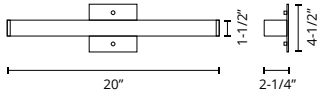

VL6220

JANE-SLIM - VL6236 / VL6224 / VL6220

Rectangular white acrylic diffuser with electroplated formed steel detail
Up and down light
Dimmable with ELV dimmer (not included)
Custom options available

	VL6236	VL6224	VL6220
WATTAGE:	40W	26W	19W
VOLTAGE:	120V	120V	120V
TOTAL LUMENS:	3600	2400	1600
DELIVERED LUMENS:	2178*	1456*	1067*

COLOR TEMP	3000K
CRI (RA)	>90
DIMMING	100%–10%
RATED LIFE	50,000 HOURS
FINISH:	CH - Chrome

FERGUSON-SLIM - VL6036 / VL6024 / VL6020

Rounded - rectangular acrylic diffuser with electroplated formed steel detail
Up and down light
Dimmable with ELV dimmer (not included)
Custom options available

	VL6036	VL6024	VL6020
WATTAGE:	40W	26W	20W
VOLTAGE:	120V	120V	120V
TOTAL LUMENS:	3600	2400	1600
DELIVERED LUMENS:	2030*	1400*	920*

COLOR TEMP	3000K
CRI (RA)	>90
DIMMING	100%–10%
RATED LIFE	50,000 HOURS
FINISH:	CH - Chrome