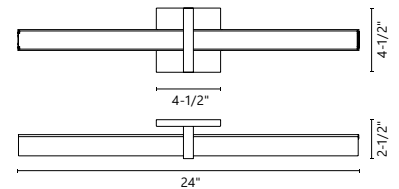

VL17324-CH

CAMDEN - VL17324

Cylindrical white opal glass with square-section single formed steel detail
Up and down light
Dimmable with ELV dimmer (not included)
Custom options available

WATTAGE: 29W
VOLTAGE: 120V
TOTAL LUMENS: 2400*
DELIVERED LUMENS: 1800

COLOR TEMP 3000K
CRI (RA) >90
DIMMING 100%–10%
RATED LIFE 50,000 HOURS

FINISH: CH - Chrome

*Preliminary figures