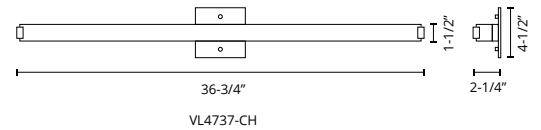

LATITUDE-SLIM - VL4737 / VL4725 / VL4721

Rectangular white acrylic with
electroplated formed steel detail
Up and down light
Dimmable with ELV dimmer (not included)
Custom options available

	VL4737	VL4725	VL4721
WATTAGE:	39W	29W	19W
VOLTAGE:	120V	120V	120V
TOTAL LUMENS:	3600	2400	1600
DELIVERED LUMENS:	2331*	1625*	1195*

COLOR TEMP	3000K
CRI (RA)	>90
DIMMING	100%-10%
RATED LIFE	50,000 HOURS
FINISH:	CH - Chrome

*Preliminary figures