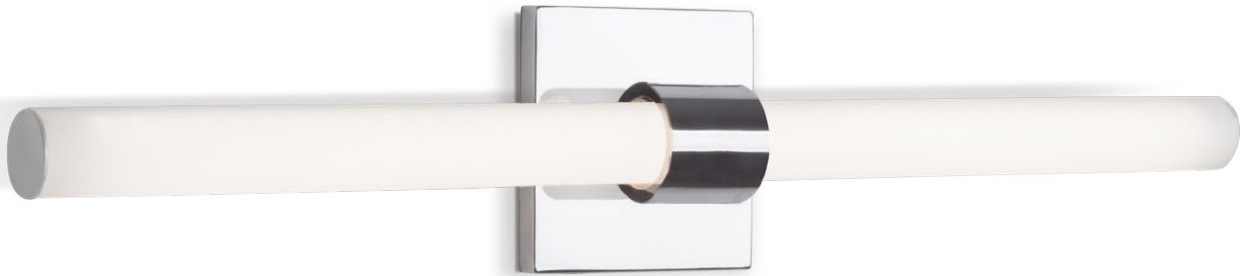

VL17124-CH

MENDOCINO - VL17124

Cylindrical white opal glass with electroplated formed steel detail
Up and down light
Dimmable with ELV dimmer (not included)
Custom options available

WATTAGE: 30W
VOLTAGE: 120V
TOTAL LUMENS: 2400*
DELIVERED LUMENS: 1633*

COLOR TEMP 3000K
CRI (RA) >90
DIMMING 100%–10%
RATED LIFE 50,000 HOURS

FINISH: CH - Chrome