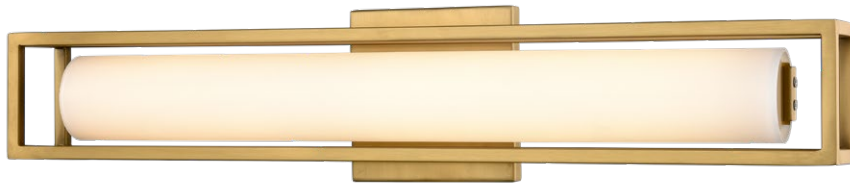

WS83421-VB