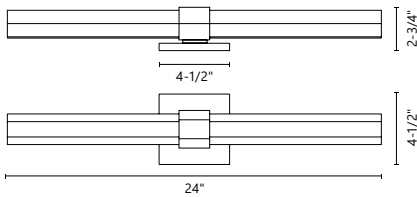

VL16024-CH

NOLITA - VL16024

Hexagonal white opal glass with single electroplated formed steel detail
Up and down light
Dimmable with ELV dimmer (not included)
Custom options available

WATTAGE: 32W
VOLTAGE: 120V
TOTAL LUMENS: 2400*
DELIVERED LUMENS: 1630*

COLOR TEMP 3000K
CRI (RA) >90
DIMMING 100%-10%
RATED LIFE 50,000 HOURS

FINISH: CH - Chrome