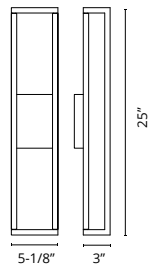

VL34424-BK

NEW

VL34424-BK

VL34424-BN

VL34424-WH

PLAZA - VL34424

Square profile linear aluminum frame
 Inset opal polymeric diffusers
 Finely textured plate or powder-coat finish
 Adjustable direction light within rotational arms
 Dimmable with ELV or TRIAC dimmer (not included)
 Custom options available