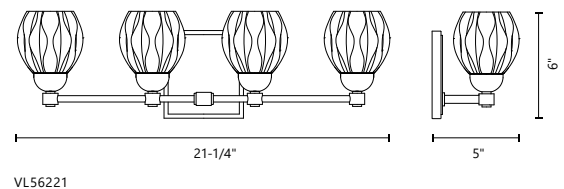

SEE MATCHING PRODUCTS FROM THE COLLECTION

Pendants - Page 259

TULIP - VL56221 / VL56216 / VL56210 / VL56205

Cast clear glass with electroplated formed steel detail
Up or down light
Dimmable with ELV dimmer (not included)
Custom options available

	VL56221	VL56216	VL56210	VL56205
WATTAGE:	16W	12W	8W	4W
VOLTAGE:	120V	120V	120V	120V
TOTAL LUMENS:	1600	1200	800	400
DELIVERED LUMENS:	916*	687*	458*	229*

COLOR TEMP	3000K
CRI (RA)	>90
DIMMING	100%-10%
RATED LIFE	50,000 HOURS
FINISH:	BN - Brushed Nickel CH - Chrome

*Preliminary figures