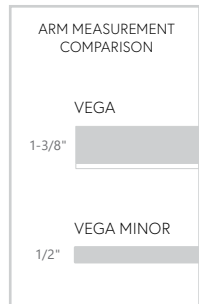

SEE MATCHING PRODUCTS FROM THE COLLECTION

Chandelier - Page 148   Linear Pendant - Page 180   Wall Sconce - Page 276   Ceiling - Page 379

VEGA MINOR - VL18248 / VL18236 / VL18224

Square profile linear aluminum with rectangular wall mount
Optional adapter plate for larger junction box
Inset opal polymeric diffuser
Finely textured plate or powder-coat finish
Down light
Dimmable with ELV or TRIAC dimmer (not included)
Custom options available

	VL18248	VL18236	VL18224
WATTAGE:	43W	32W	19W
VOLTAGE:	120V	120V	120V
TOTAL LUMENS:	3885*	2835*	1575*
DELIVERED LUMENS:	1940*	1550*	600*

*All data based on Brushed Nickel finish. See spec sheet for detail.

COLOR TEMP	3000K
CRI (RA)	>90
DIMMING	100%-10%
RATED LIFE	50,000 HOURS

FINISH:	BK - Black BN - Brushed Nickel CH - Chrome GD - Gold WH - White

*Preliminary figures