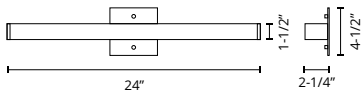

VL6224

JANE-SLIM - VL6236 / VL6224 / VL6220

Rectangular white acrylic diffuser with electroplated formed steel detail
Up and down light
Dimmable with ELV dimmer (not included)
Custom options available

	VL6236	VL6224	VL6220
WATTAGE:	40W	26W	19W
VOLTAGE:	120V	120V	120V
TOTAL LUMENS:	3600	2400	1600
DELIVERED LUMENS:	2178*	1456*	1067*

COLOR TEMP	3000K
CRI (RA)	>90
DIMMING	100%–10%
RATED LIFE	50,000 HOURS
FINISH:	CH - Chrome

FERGUSON-SLIM - VL6036 / VL6024 / VL6020

Rounded - rectangular acrylic diffuser with electroplated formed steel detail
Up and down light
Dimmable with ELV dimmer (not included)
Custom options available

	VL6036	VL6024	VL6020
WATTAGE:	40W	26W	20W
VOLTAGE:	120V	120V	120V
TOTAL LUMENS:	3600	2400	1600
DELIVERED LUMENS:	2030*	1400*	920*

COLOR TEMP	3000K
CRI (RA)	>90
DIMMING	100%–10%
RATED LIFE	50,000 HOURS
FINISH:	CH - Chrome