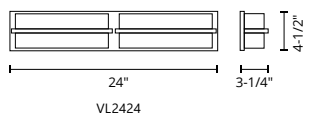

SEE MATCHING PRODUCTS FROM THE COLLECTION

Wall Sconce - Page 317

WATFORD - 701314-LED / 701313-LED

Rectangular frosted glass with electroplated formed steel details
Up and down light
Dimmable with ELV dimmer (not included)
Custom options available

	701314CH-LED	701313CH-LED	COLOR TEMP	3000K
WATTAGE:	39W	29W	CRI (RA)	>90
VOLTAGE:	120V	120V	DIMMING	100%-10%
TOTAL LUMENS:	3200	2400*	RATED LIFE	50,000 HOURS
DELIVERED LUMENS:	2094*	1604	FINISH:	CH - Chrome

SEE MATCHING PRODUCTS FROM THE COLLECTION

Wall Sconce - Page 317

CROYDON - VL2436 / VL2424

Rectangular frosted glass with single electroplated formed steel detail
Up and down light
Dimmable with ELV dimmer (not included)
Custom options available

	VL2436	VL2424	COLOR TEMP	3000K
WATTAGE:	29W	21W	CRI (RA)	>90
VOLTAGE:	120V	120V	DIMMING	100%-10%
TOTAL LUMENS:	2400*	1600	RATED LIFE	50,000 HOURS
DELIVERED LUMENS:	1600*	1170*	FINISH:	BN - Brushed Nickel CH - Chrome

*Preliminary figures