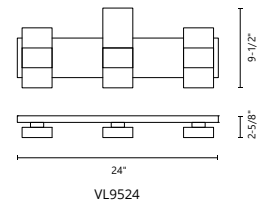

*Preliminary figures

VL9542-PT

VL9542-GB

VL9524-PT

VL9524-GB

OSLO - VL9542 / VL9524

Ice-inspired, molded glass
 Electroplated steel and aluminum construction
 Up and down light
 Dimmable with ELV dimmer (not included)
 Custom options available