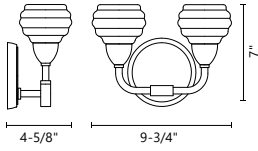

VL54510

SEE MATCHING PRODUCTS
FROM THE COLLECTION

Pendants - Page 259

ANNAPOLIS - VL54522 / VL54516 / VL54510 / VL54505

Cast clear glass with electroplated
formed steel detail
Up or down light
Dimmable with ELV dimmer (not included)
Custom options available

	VL54522	VL54516	VL54510	VL54505
WATTAGE:	19W	14W	10W	5W
VOLTAGE:	120V	120V	120V	120V
TOTAL LUMENS:	1600	1200	800	400
DELIVERED LUMENS:	900*	688*	473*	233*

COLOR TEMP
CRI (RA)
DIMMING
RATED LIFE
FINISH:

3000K
>90
100%-10%
50,000 HOURS
CH - Chrome
VB - Vintage Brass