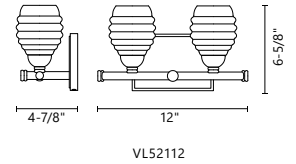

VL52119-CH