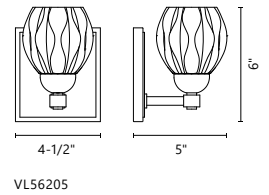

VL56210-CH