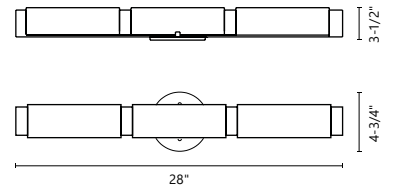

VL14624-CH

MAYFAIR - VL14624

Electroplated aluminum and steel, polished or brushed
Cylindrical white opal glass
Up and down light
Dimmable with ELV dimmer (not included)
Custom options available

WATTAGE: 23W*
VOLTAGE: 120V
TOTAL LUMENS: 1800*
DELIVERED LUMENS: 1230*

COLOR TEMP 3000K
CRI (RA) >90
DIMMING 100%–10%
RATED LIFE 50,000 HOURS

FINISH: BN - Brushed Nickel
CH - Chrome

*Preliminary figures