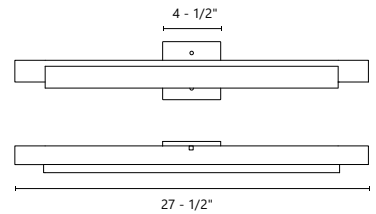

VL13424-BK

VL13424-BN

VL13424-CH

SOHO - VL13424

Square polymeric diffuser with
electroplated formed steel details
Up and down light
Dimmable with ELV dimmer (not included)
Custom options available

WATTAGE: 29W
VOLTAGE: 120V
TOTAL LUMENS: 2400
DELIVERED LUMENS: 1896*