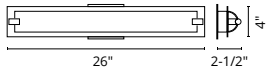

601001-LED