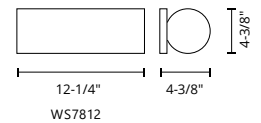

GAMMA - WS7830 / WS7824 / WS7818 / WS7812

Cylinder-shaped linear wall sconces
Diamond-cut clear crystals
Dimmable with ELV dimmer (not included)
Custom options available

	WS7830	WS7824	WS7818	WS7812
WATTAGE:	26W	23W	15W	11.5W
VOLTAGE:	120V	120V	120V	120V
TOTAL LUMENS:	2000	1600	1200	800
DELIVERED LUMENS:	1646*	1255*	1010*	628*

COLOR TEMP	3000K / 4000K
CRI (RA)	>90
DIMMING	100%-10%
RATED LIFE	50,000 HOURS
FINISH:	CH - Chrome

*Preliminary figures