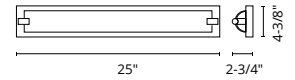

601464CH-LED

CHARLOTTE - 601465-LED / 601464-LED

Semi-cylindrical opal diffuser with electroplated formed steel detail
Metal side covers
Up and down light
Dimmable with ELV dimmer (not included)
Custom options available

	601465CH-LED	601464CH-LED
WATTAGE:	40W	29.5W
VOLTAGE:	120V	120V
TOTAL LUMENS:	3600	2400
DELIVERED LUMENS:	2000*	1525*

COLOR TEMP	3000K
CRI (RA)	>90
DIMMING	100%-10%
RATED LIFE	50,000 HOURS
FINISH:	CH - Chrome