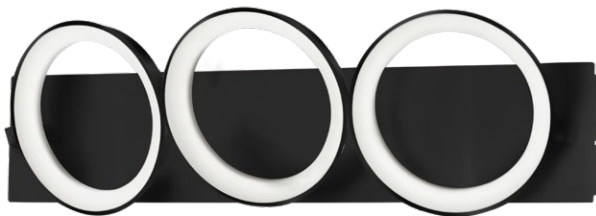

COLOR TEMP	3000K
CRI (RA)	>90
DIMMING	100%-10%
RATED LIFE	50,000 HOURS

FINISH:	BK - Black BN - Brushed Nickel CH - Chrome GD - Gold WH - White
----------------	---

*Preliminary figures

NEW

VL94842-AS

VL94826-BK

VL94826-AN

OROS - VL94842 / VL94826

Diecast aluminum rings with translucent acrylic diffusers
 Metallic brushed finish or matte powder-coated
 Outward emitting light
 May be mounted horizontally or vertically
 Dimmable with ELV or TRIAC dimmer (not included)
 Custom options available