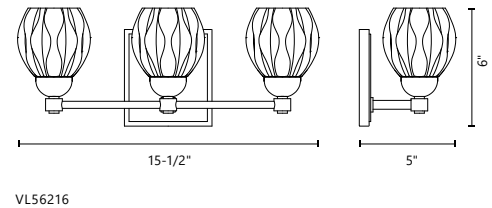

VL56221-CH