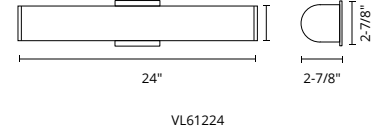

LONGITUDE - VL61236 / VL61224 / VL61220

Obround white acrylic diffuser with electroplated formed steel detail
Up and down light
Dimmable with ELV dimmer (not included)
Custom options available

	VL61236	VL61224	VL61220
WATTAGE:	40W	27W	19W
VOLTAGE:	120V	120V	120V
TOTAL LUMENS:	3600	2400*	1600
DELIVERED LUMENS:	2442*	1400*	826*

COLOR TEMP	3000K
CRI (RA)	>90
DIMMING	100%-10%
RATED LIFE	50,000 HOURS
FINISH:	BK - Black CH - Chrome