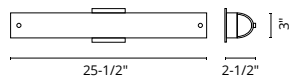

LIGHTHOUSE - VL0118 / 601001-LED / 601002-LED

Cylindrical white opal glass with electroplated formed steel detail
Frosted side diffusers
Up and down light
Dimmable with ELV dimmer (not included)

	VL0118	601001-LED	601002-LED	COLOR TEMP	3000K
WATTAGE:	20W	31W	39W	CRI (RA)	>90
VOLTAGE:	120V	120V	120V	DIMMING	100%–10%
TOTAL LUMENS:	1600	2400*	3600	RATED LIFE	50,000 HOURS
DELIVERED LUMENS:	1100*	1503*	2403 *	FINISH:	BN -Brushed Nickel CH - Chrome

601003LED

PEGGY - 601004-LED / 601003-LED

Semi-cylindrical white opal glass with electroplated, formed steel detail
Frosted side diffusers
Up and down light
Dimmable with ELV dimmer (not included)
Custom options available

	601004CH-LED	601003CH-LED	COLOR TEMP	3000K
WATTAGE:	43W	28W	CRI (RA)	>90
VOLTAGE:	120V	120V	DIMMING	100%–10%
TOTAL LUMENS:	3600	2400*	RATED LIFE	50,000 HOURS
DELIVERED LUMENS:	2460	1260*	FINISH:	CH - Chrome