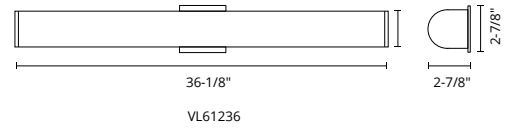

LONGITUDE - VL61236 / VL61224 / VL61220

Obround white acrylic diffuser with electroplated formed steel detail
Up and down light
Dimmable with ELV dimmer (not included)
Custom options available

	VL61236	VL61224	VL61220
WATTAGE:	40W	27W	19W
VOLTAGE:	120V	120V	120V
TOTAL LUMENS:	3600	2400*	1600
DELIVERED LUMENS:	2442*	1400*	826*

COLOR TEMP	3000K
CRI (RA)	>90
DIMMING	100%-10%
RATED LIFE	50,000 HOURS
FINISH:	BK - Black CH - Chrome