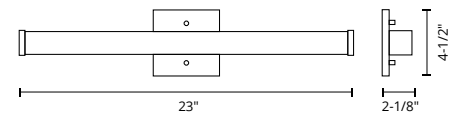

VL12323-BN

RILEY - VL12323

Rectangular opal diffuser with electroplated formed steel detail
Up and down light
Dimmable with ELV dimmer (not included)
Custom options available

WATTAGE:	27W
VOLTAGE:	120V
TOTAL LUMENS:	2400*
DELIVERED LUMENS:	1762

COLOR TEMP	3000K
CRI (RA)	>90
DIMMING	100%-10%
RATED LIFE	50,000 HOURS
FINISH:	BN - Brushed Nickel