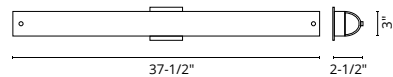

Cylindrical white opal glass with electroplated formed steel detail
 Frosted side diffusers
 Up and down light
 Dimmable with ELV dimmer (not included)

	VL0118	601001-LED	601002-LED	COLOR TEMP	3000K
WATTAGE:	20W	31W	39W	CRI (RA)	>90
VOLTAGE:	120V	120V	120V	DIMMING	100%–10%
TOTAL LUMENS:	1600	2400*	3600	RATED LIFE	50,000 HOURS
DELIVERED LUMENS:	1100*	1503*	2403 *	FINISH:	BN -Brushed Nickel CH - Chrome