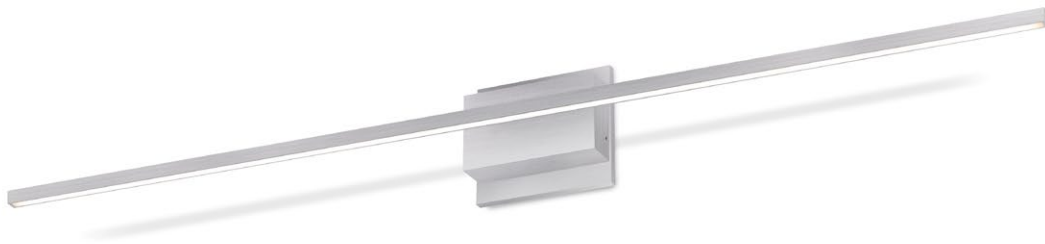

VANITY

VL18236-WH

NEW

VL18248-BN
Shown with backplate accessory

VL18236-GD

VL18224-WH

VL18224-BK

SEE MATCHING PRODUCTS FROM THE COLLECTION

Chandelier - Page 148 Linear Pendant - Page 180 Wall Sconce - Page 276 Ceiling - Page 379

VEGA MINOR - VL18248 / VL18236 / VL18224

Square profile linear aluminum with rectangular wall mount
 Optional adapter plate for larger junction box
 Inset opal polymeric diffuser
 Finely textured plate or powder-coat finish
 Down light
 Dimmable with ELV or TRIAC dimmer (not included)
 Custom options available