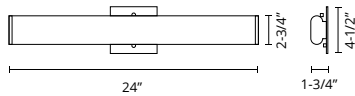

JANE-SLIM - VL6236 / VL6224 / VL6220

Rectangular white acrylic diffuser with electroplated formed steel detail
Up and down light
Dimmable with ELV dimmer (not included)
Custom options available

	VL6236	VL6224	VL6220
WATTAGE:	40W	26W	19W
VOLTAGE:	120V	120V	120V
TOTAL LUMENS:	3600	2400	1600
DELIVERED LUMENS:	2178*	1456*	1067*

COLOR TEMP	3000K
CRI (RA)	>90
DIMMING	100%–10%
RATED LIFE	50,000 HOURS
FINISH:	CH - Chrome

VL6024

FERGUSON-SLIM - VL6036 / VL6024 / VL6020

Rounded - rectangular acrylic diffuser with electroplated formed steel detail
Up and down light
Dimmable with ELV dimmer (not included)
Custom options available

	VL6036	VL6024	VL6020
WATTAGE:	40W	26W	20W
VOLTAGE:	120V	120V	120V
TOTAL LUMENS:	3600	2400	1600
DELIVERED LUMENS:	2030*	1400*	920*

COLOR TEMP	3000K
CRI (RA)	>90
DIMMING	100%–10%
RATED LIFE	50,000 HOURS
FINISH:	CH - Chrome