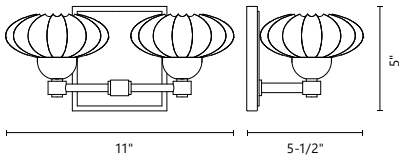

VL56512

LANTERN - VL56522 / VL56517 / VL56512 / VL56505

Cast clear glass with electroplated
formed steel detail
Up or down light
Dimmable with ELV dimmer (not included)
Custom options available

	VL56522	VL56517	VL56512	VL56505
WATTAGE:	16W	12W	8W	4W
VOLTAGE:	120V	120V	120V	120V
TOTAL LUMENS:	1600	1200	800	400
DELIVERED LUMENS:	916*	687*	458*	229*

COLOR TEMP
CRI (RA)
DIMMING
RATED LIFE
FINISH:

3000K
>90
100%-10%
50,000 HOURS
BN - Brushed Nickel
CH - Chrome