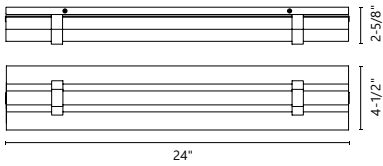

VL17524-CH

TRIBECA - VL17524

Hexagonal white opal glass with dual electroplated formed steel detail
Up and down light
Dimmable with ELV dimmer (not included)
Custom options available

WATTAGE: 32W*
VOLTAGE: 120V
TOTAL LUMENS: 2400*
DELIVERED LUMENS: 1680*

COLOR TEMP 3000K
CRI (RA) >90
DIMMING 100%-10%
RATED LIFE 50,000 HOURS

FINISH: CH - Chrome